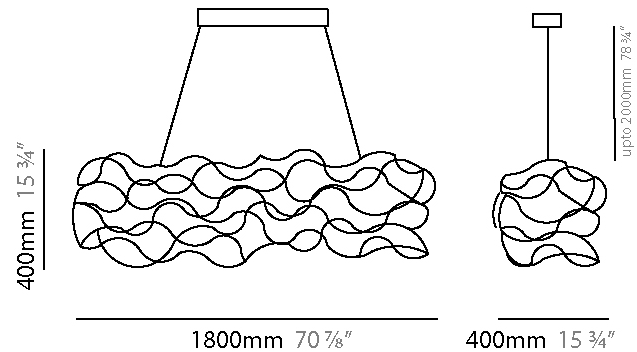

1. To build a product code in our configurator select the specify button on the base model # product page
2. To build a manual product code on this datasheet choose from the options listed below in blue font and add the suffix to the base model #

GENERAL

Series: Sirio
Subseries: Sirio Abstract
Brand: Quasar
Division: Design
Mounting Type: Suspension
Mounting Location: Ceiling
Subcategory: Ambient

PHYSICAL

Shape: Abstract
Length (mm): 1800
Length (in): 70 ⁷/₈
Width (mm): 400
Width (in): 15 ³/₄
Height (mm): 400
Height (in): 15 ³/₄
Max. Overall Height (mm): 2400
Max. Overall Height (in): 94 ¹/₂
Light Distribution: Omnidirectional
Weight (kg): 4.5
Weight (lbs): 9.9
Fixture Finish: [NIC](#) / [BRA](#) / [BBR](#)
Fixture Material: Metal
Cable Details: 2000mm Cable
Upon Request: Custom Sizes

ELECTRICAL

Lamp Type: LED
Input Wattage (W): 45
Max. Wattage Per Lamp (W): 3
Dimming: [Non-Dimming / Phase Dimming (120vac Only)](#)
Driver Included: Yes
Driver Location: Integrated
Driver Type: Constant Voltage - 120/277Vac
Driver Class: Class 2
Input Voltage (V): 120 - 277
Output Voltage (V): 12
Upon Request: (Not included - see components) Integral: 0-10Vdc dimming

LED

Number of LEDs: 70 + 1
Color Temperature (°K): [2400](#) / [2800](#)
Max. Delivered Lumen (lm): 2100 (2800K)
CRI: >90 CRI
Lamp Life (hrs): 50000

OPTICAL

RATINGS AND CERTIFICATIONS

Certified By: Certified for North American Standards
IP rating: IP20