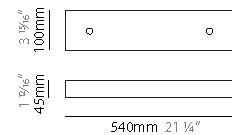

D101682-

base number   LED Dimming   Color Temperature   Finish Options

1. To build a product code in our configurator select the specify button on the base model # product page
2. To build a manual product code on this datasheet choose from the options listed below in blue font and add the suffix to the base model #

GENERAL

Series: Sirio
Subseries: Sirio Abstract
Brand: Quasar
Division: Design
Mounting Type: Suspension
Mounting Location: Ceiling
Subcategory: Ambient

PHYSICAL

Shape: Abstract
Length (mm): 1800
Length (in): 70 ⁷/₈
Width (mm): 400
Width (in): 15 ³/₄
Height (mm): 400
Height (in): 15 ³/₄
Max. Overall Height (mm): 2400
Max. Overall Height (in): 94 ¹/₂
Light Distribution: Omnidirectional
Weight (kg): 4.5
Weight (lbs): 9.9
Fixture Finish: [NIC](#) / [BRA](#) / [BBR](#)
Fixture Material: Metal
Cable Details: 2000mm Cable
Upon Request: Custom Sizes

ELECTRICAL

Lamp Type: LED
Input Wattage (W): 42
Dimming: [Non-Dimming / Phase Dimming (120vac Only)](#)
Driver Included: Yes
Driver Location: Integrated
Driver Type: Constant Voltage - 120/277Vac
Driver Class: Class 2
Input Voltage (V): 120 - 277
Output Voltage (V): 12
Upon Request: (Not included - see components) Integral: 0-10Vdc dimming

LED

Number of LEDs: 70
Color Temperature (°K): [2400](#) / [2800](#)
Max. Delivered Lumen (lm): 2100 (2800K)
CRI: >90 CRI
Lamp Life (hrs): 50000

OPTICAL

RATINGS AND CERTIFICATIONS

Certified By: Certified for North American Standards
IP rating: IP20