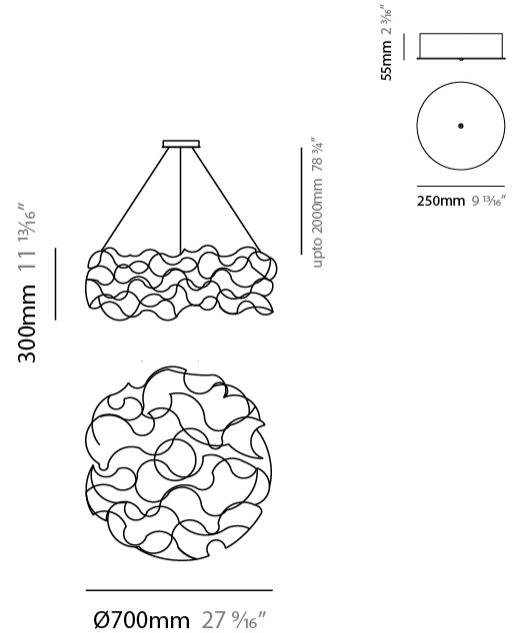

base number   LED Dimming   Color Temperature   Finish Options

1. To build a product code in our configurator select the specify button on the base model # product page
2. To build a manual product code on this datasheet choose from the options listed below in blue font and add the suffix to the base model #

GENERAL

Series: Sirio
Subseries: Sirio Disc
Brand: Quasar
Division: Design
Mounting Type: Suspension
Mounting Location: Ceiling
Subcategory: Ambient

PHYSICAL

Shape: Abstract
Diameter (mm): 700
Diameter (in): 27 9/16
Height (mm): 300
Height (in): 11 13/16
Max. Overall Height (mm): 2300
Max. Overall Height (in): 90 9/16
Light Distribution: Omnidirectional
Weight (kg): 3.5
Weight (lbs): 7.7
[Fixture Finish: NIC / BRA / BBR](#)
Fixture Material: Metal
Cable Details: 2000mm Cable
Upon Request: Custom Sizes

ELECTRICAL

Lamp Type: LED
Input Wattage (W): 30
[Dimming: Non-Dimming / Phase Dimming (120vac Only)](#)
Driver Included: Yes
Driver Location: Integrated
Driver Type: Constant Voltage - 120/277Vac
Driver Class: Class 2
Input Voltage (V): 120 - 277
Output Voltage (V): 12
Upon Request: (Not included - see components) Integral: 0-10Vdc dimming

LED

Number of LEDs: 50
[Color Temperature (°K): 2400 / 2800](#)
Max. Delivered Lumen (lm): 2100 (2800K)
CRI: >90 CRI
Lamp Life (hrs): 50000

OPTICAL

RATINGS AND CERTIFICATIONS

Certified By: Certified for North American Standards
IP rating: IP20

PROJECT
TYPE
SPECIFIER
QUANTITY
DATE