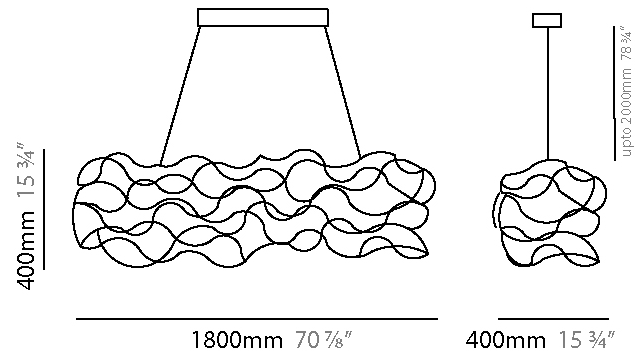

D101682-

base number   LED Dimming   Color Temperature   Finish Options

1. To build a product code in our configurator select the specify button on the base model # product page
2. To build a manual product code on this datasheet choose from the options listed below in blue font and add the suffix to the base model #

GENERAL

Series: Sirio
Subseries: Sirio Abstract
Brand: Quasar
Division: Design
Mounting Type: Suspension
Mounting Location: Ceiling
Subcategory: Ambient

PHYSICAL

Shape: Abstract
Length (mm): 1800
Length (in): 70 ⁷/₈
Width (mm): 400
Width (in): 15 ³/₄
Height (mm): 400
Height (in): 15 ³/₄
Max. Overall Height (mm): 2400
Max. Overall Height (in): 94 ¹/₂
Light Distribution: Omnidirectional
Weight (kg): 4.5
Weight (lbs): 9.9
Fixture Finish: [NIC](#) / [BRA](#) / [BBR](#)
Fixture Material: Metal
Cable Details: 2000mm Cable
Upon Request: Custom Sizes

ELECTRICAL

Lamp Type: LED
Input Wattage (W): 42
Dimming: [Non-Dimming / Phase Dimming (120vac Only)](#)
Driver Included: Yes
Driver Location: Integrated
Driver Type: Constant Voltage - 120/277Vac
Driver Class: Class 2
Input Voltage (V): 120 - 277
Output Voltage (V): 12
Upon Request: (Not included - see components) Integral: 0-10Vdc dimming

LED

Number of LEDs: 70
Color Temperature (°K): [2400](#) / [2800](#)
Max. Delivered Lumen (lm): 2100 (2800K)
CRI: >90 CRI
Lamp Life (hrs): 50000

OPTICAL

RATINGS AND CERTIFICATIONS

Certified By: Certified for North American Standards
IP rating: IP20