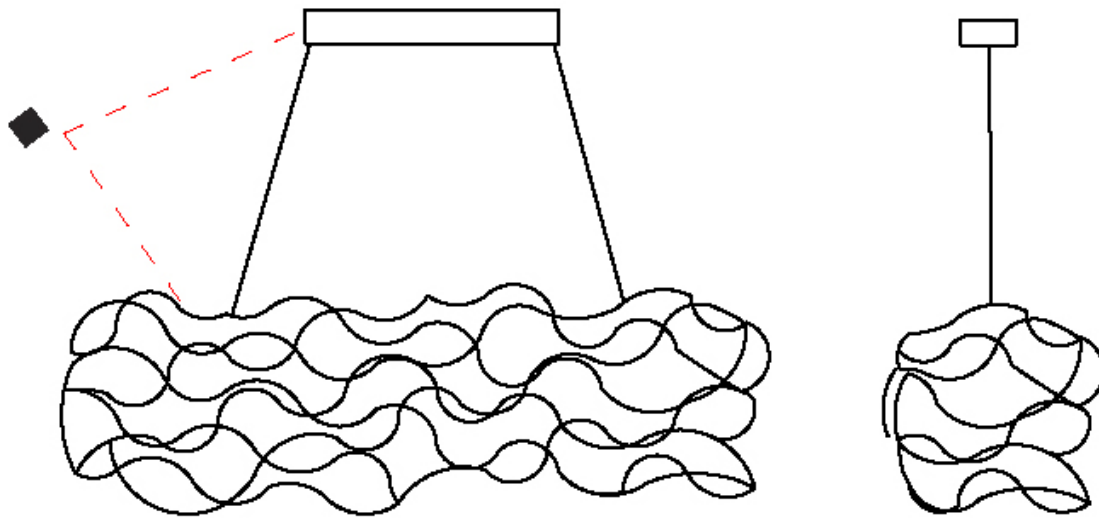

SIRIO ABSTRACT SUSPENSION

D101682-

PROJECT	_____
TYPE	_____
SPECIFIER	_____
QUANTITY	_____
DATE	_____

D